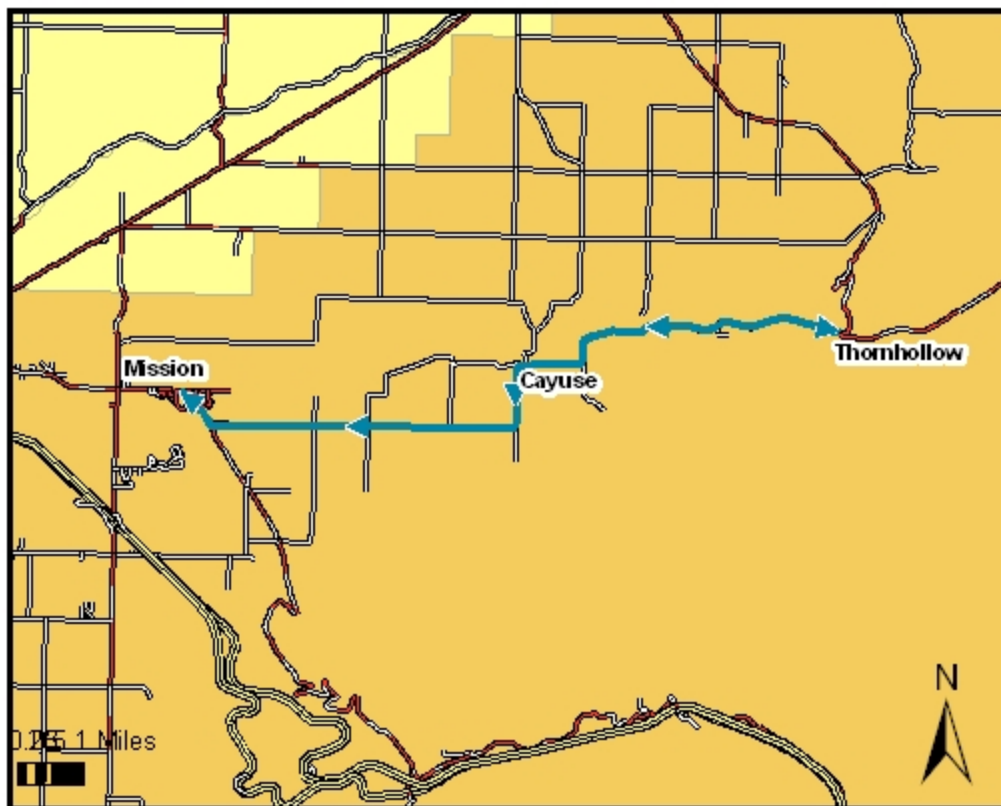

AM

Bank of America (Main & Dorion)	6:37 AM
Whirlwind Drive	6:47 AM
Thornhollow (mailboxes)	7:07 AM
Cayuse (mailboxes)	7:17 AM
July Grounds	7:25 AM
Nixyaawii Governance Center	7:30 AM
Wildhorse Resort	7:33 AM
Cayuse Technologies	7:35 AM
Arrowhead Travel Plaza (Hub)	7:37 AM
*Connector to LaGrande on LaGrande Arrow at 7:40 a.m.	
Arrive Bank of America	7:50 AM

Cayuse Commuter

October 1, 2010

Tuesday & Thursday only

Bus information 276-6476 or 276-3099

Visit our website at www.ctuir.org

PM

Safeway	3:54 PM
Bank of America	3:59 PM
Nixyaawii Governance Center	4:08 PM
July Grounds (Mission)	4:13 PM
Cayuse (mail boxes)	4:23 PM
Thornhollow (mailboxes)	4:35 PM
July Grounds (Mission)	4:53 PM
Wildhorse Resort	5:01 PM
Arrowhead Travel Plaza (hub)	5:03 PM
Cayuse Technologies	5:05 PM
* Connector to Pilot Rock on Pilot Rocket and Hermiston on Hermiston Hopper @ 5:05 p.m.	
Arrive Bank of America	5:15 PM

All times scheduled are departure times unless otherwise noted